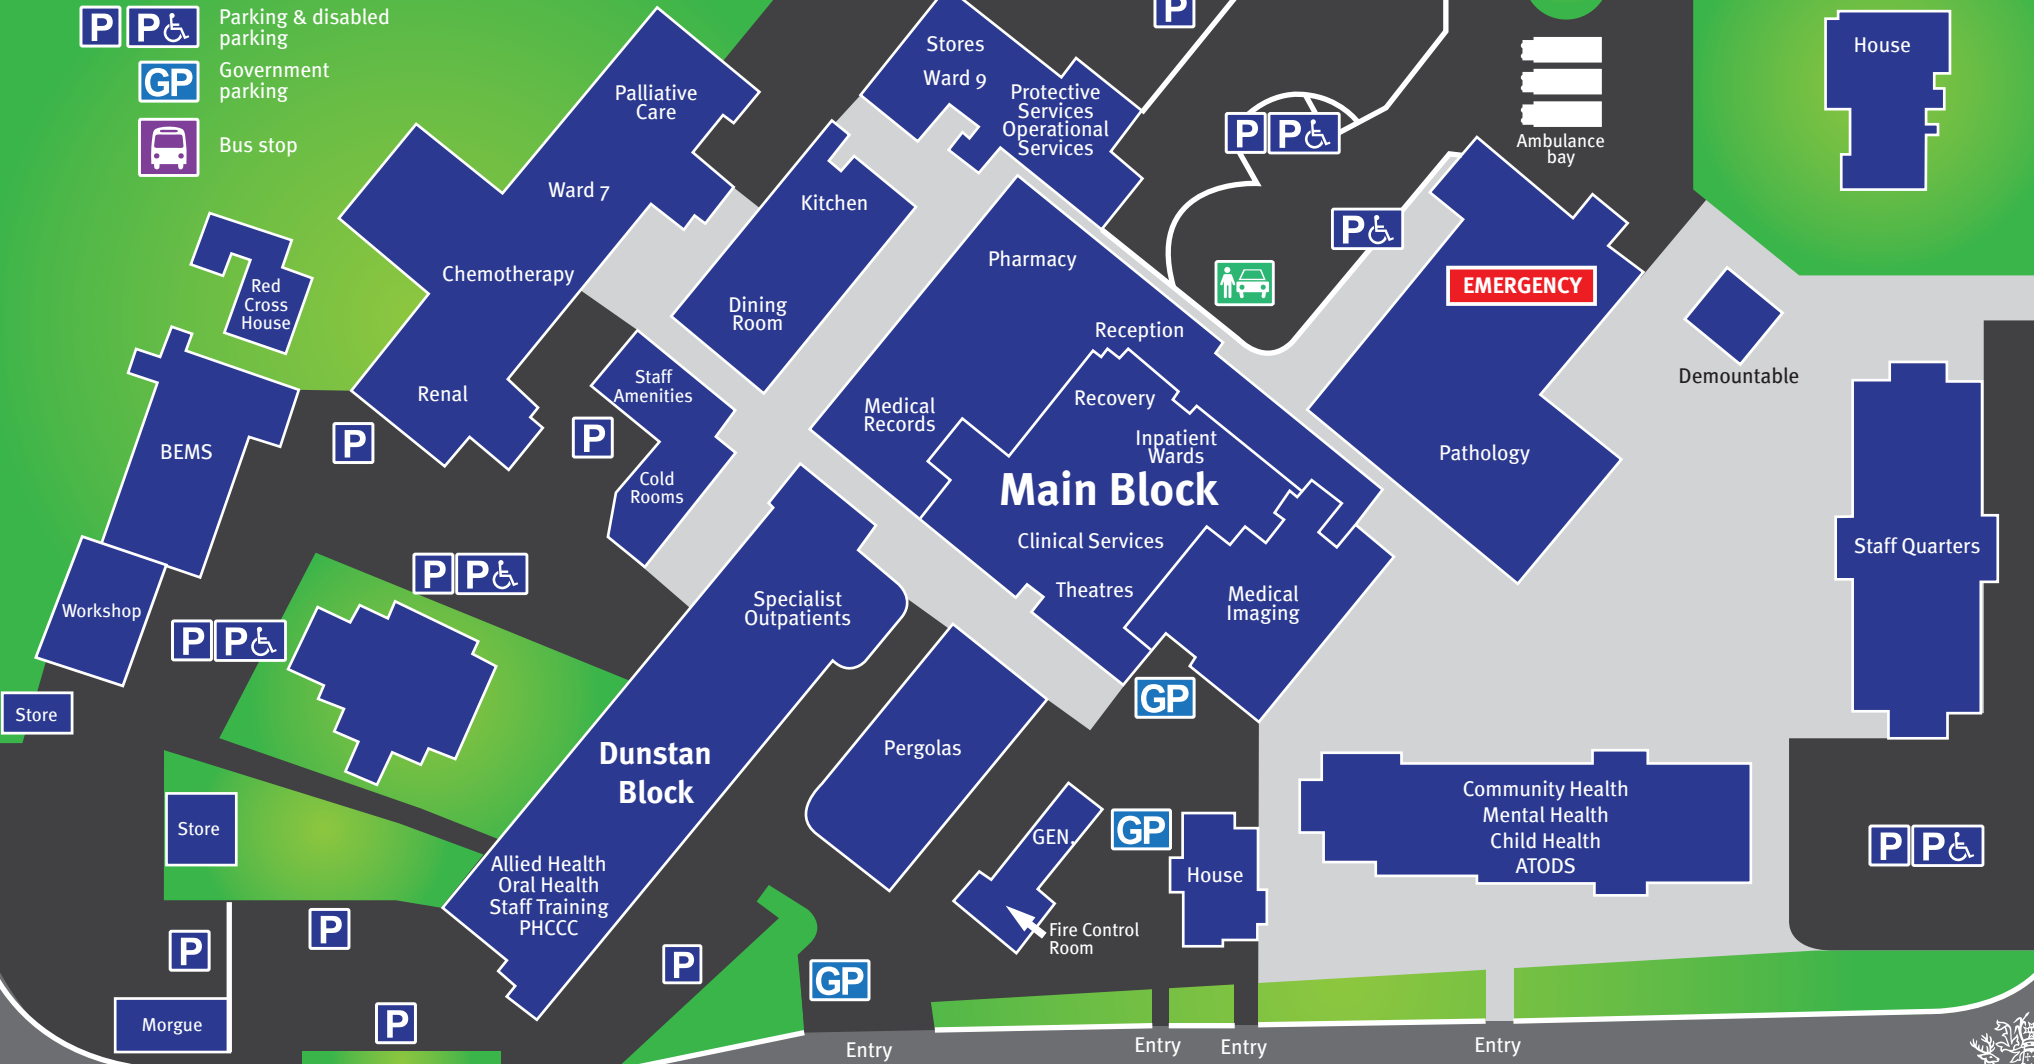

Gympie Hospital Facilities

P P Free Public Parking

Henry Street

Main Entrance

Ambulance entrance

Drop off zone

Parking & disabled parking

Government parking

Bus stop

Entry

Entry

Entry

Entry

Ambulance entrance

Entry

Entry

Entry

Entry

Entry

Entry

Entry

Entry

Entry

King Street

Alfred Street

Entry

Entry

Entry

Entry

Entry

Entry

Jane Street

Alfred Street

Queensland Government